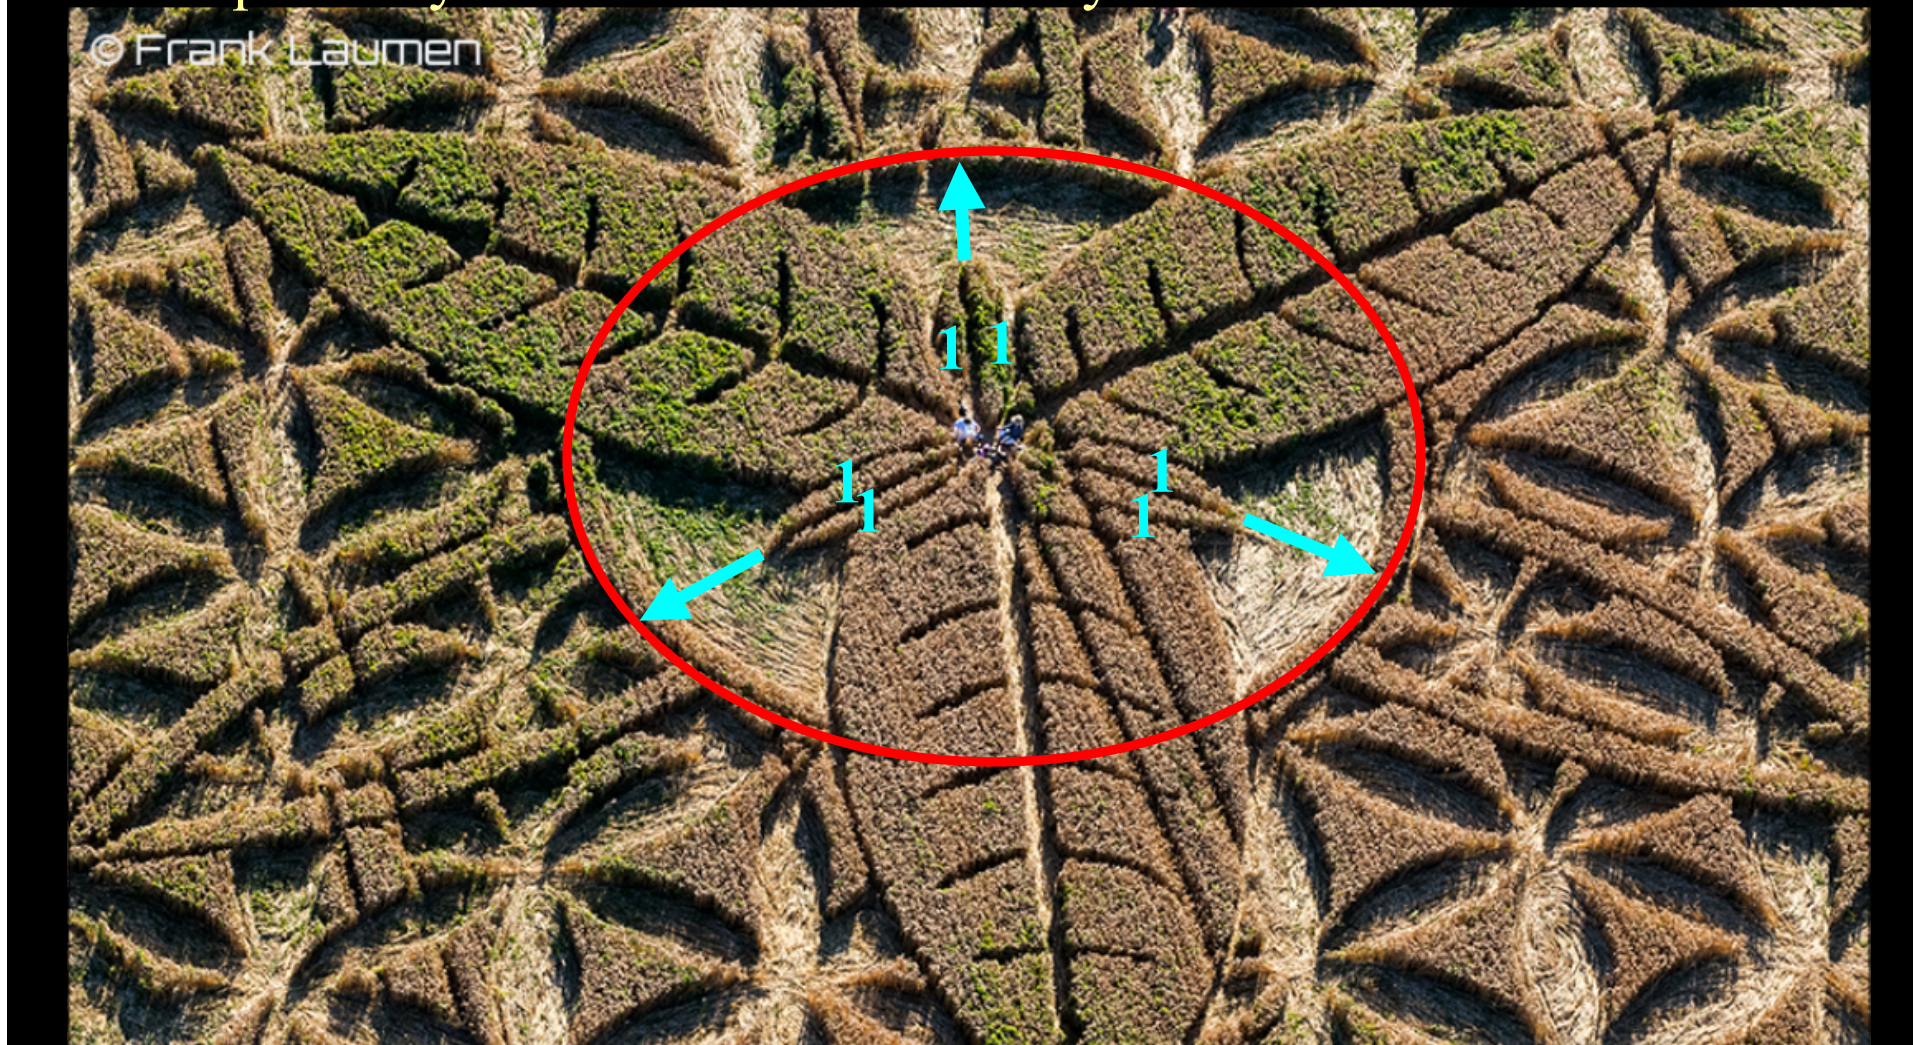

# 12-8-2016 CROP CIRCLE

S-E

north

12-8-2016 CROP CIRCLE

Let us see the HIDDEN MESSAGES

**FIRST MESSAGE:** the TOTALITY of the WORLD determined by a BIG external circle

**SECOND MESSAGE:** There is an Insiders' world outlined by a very large internal circle. Within that inner circle, an apparent great confusion.

**THIRD MESSAGE:** THE APPARENT CONFUSION is managed by a GREAT SATANIC DOMINATOR. Everything is perfectly controlled and hidden and interconnected by a HEXAGON: The Antichrist is coming from the Satanic-Khazarian-Zionist-Cabalist fringe.

**FOURTH MESSAGE:** the GREAT SATANIC DOMINATOR. Everything is perfectly controlled and hidden by FEW inside the CIRCLE

**3 SMALL PETALS and 6 SIDES:  $11 + 11 + 11 = 33$**

**THE MASONIC CENTER Within the FIRST fundamental CIRCLE  
MANAGING EVERYTHING OUTSIDE**