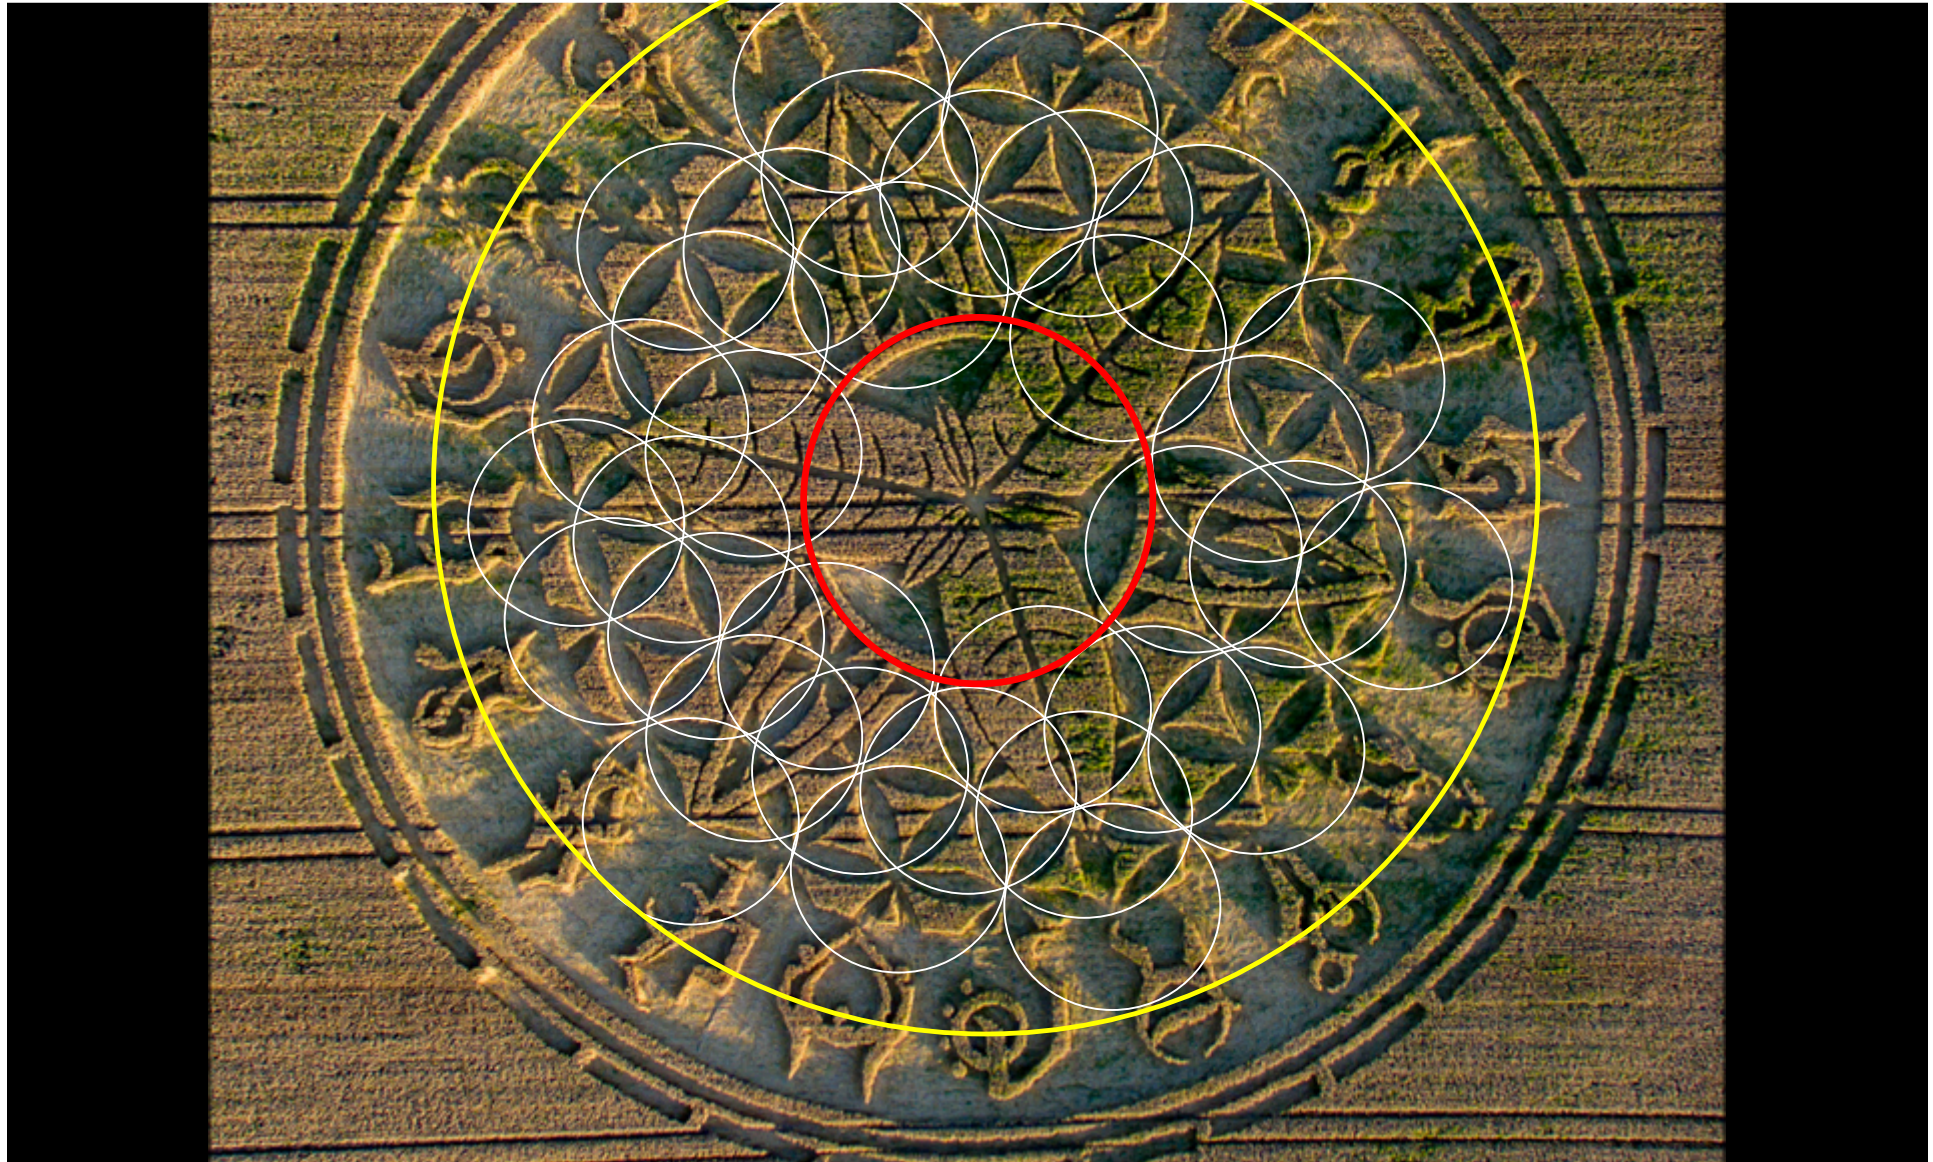

These infinite intersections extend to touch the lowest levels of control: home, family, work, and human thinking. They do not affect the Time of God the Father, chosen for the salvation of those who love Him.