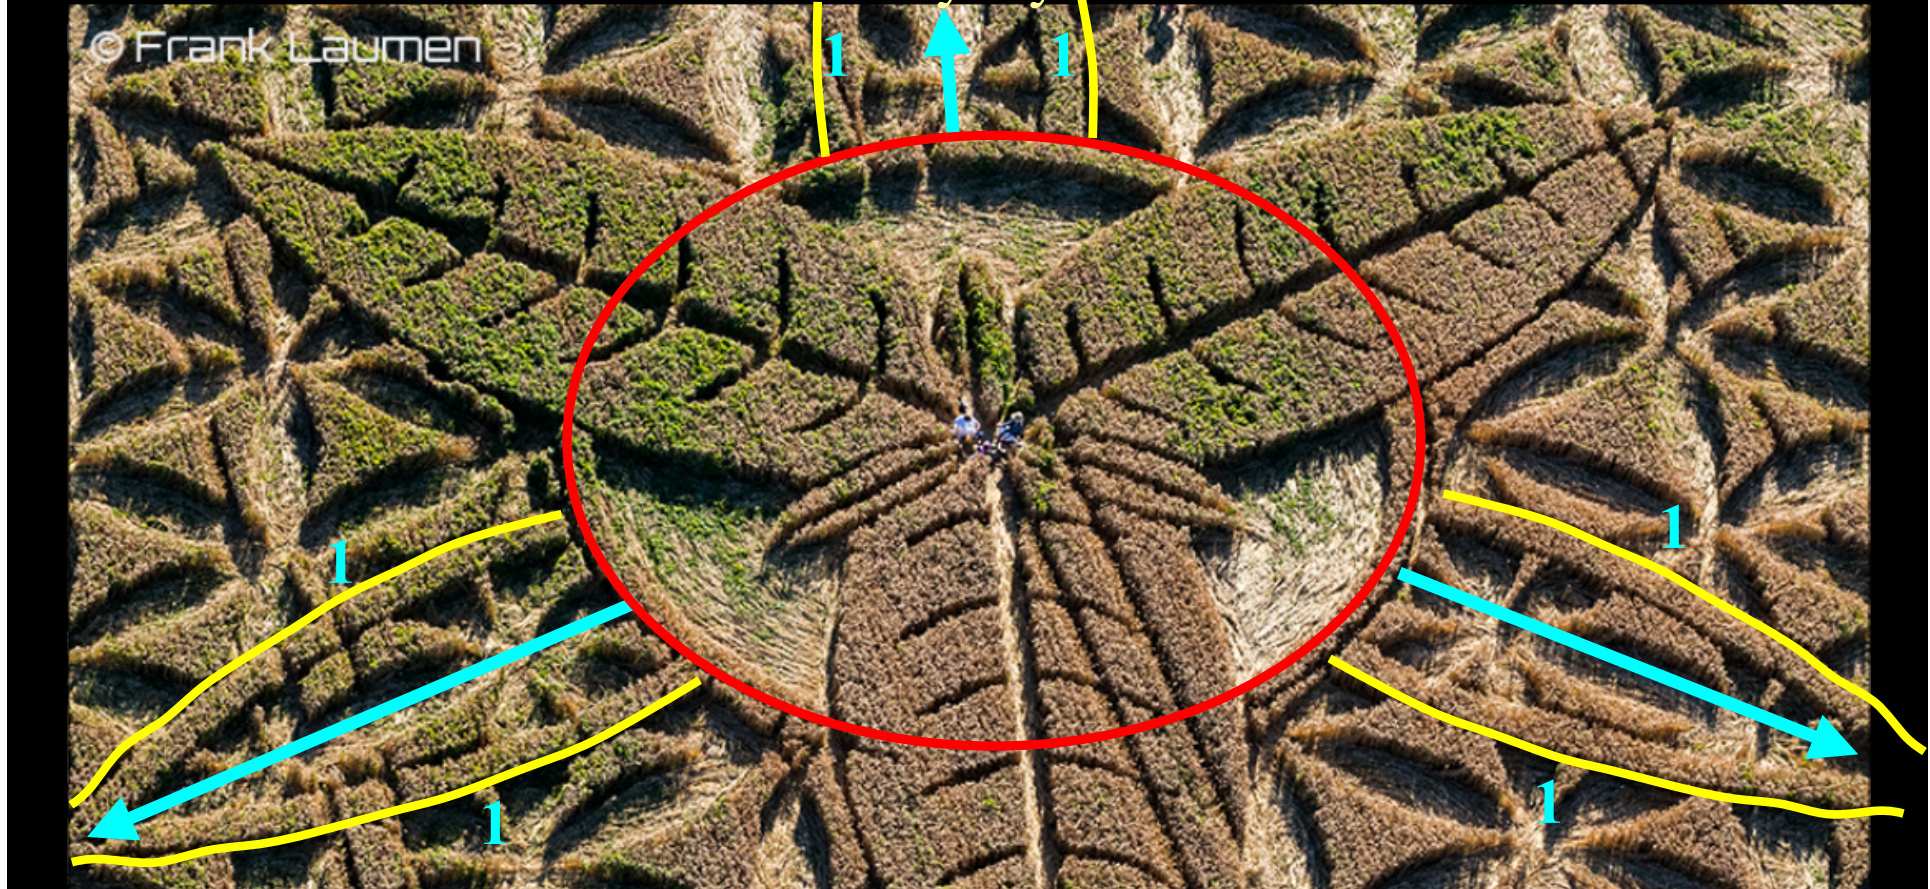

SIXTH MESSAGE: Everything is controlled and again MORE hidden by many others proxies in the outside circle, introduced into the culture of everyday life

Another 3 GREAT PETALS / 6 HIDDEN SIDES and INTRODUCED in a "total chaos". Absolute control over everything always managed by affiliates/proxies of a lower masonic order.

11 + 11 + 11 = 33 - TOTAL SEMIPETAL 6-6-6 the BEAST