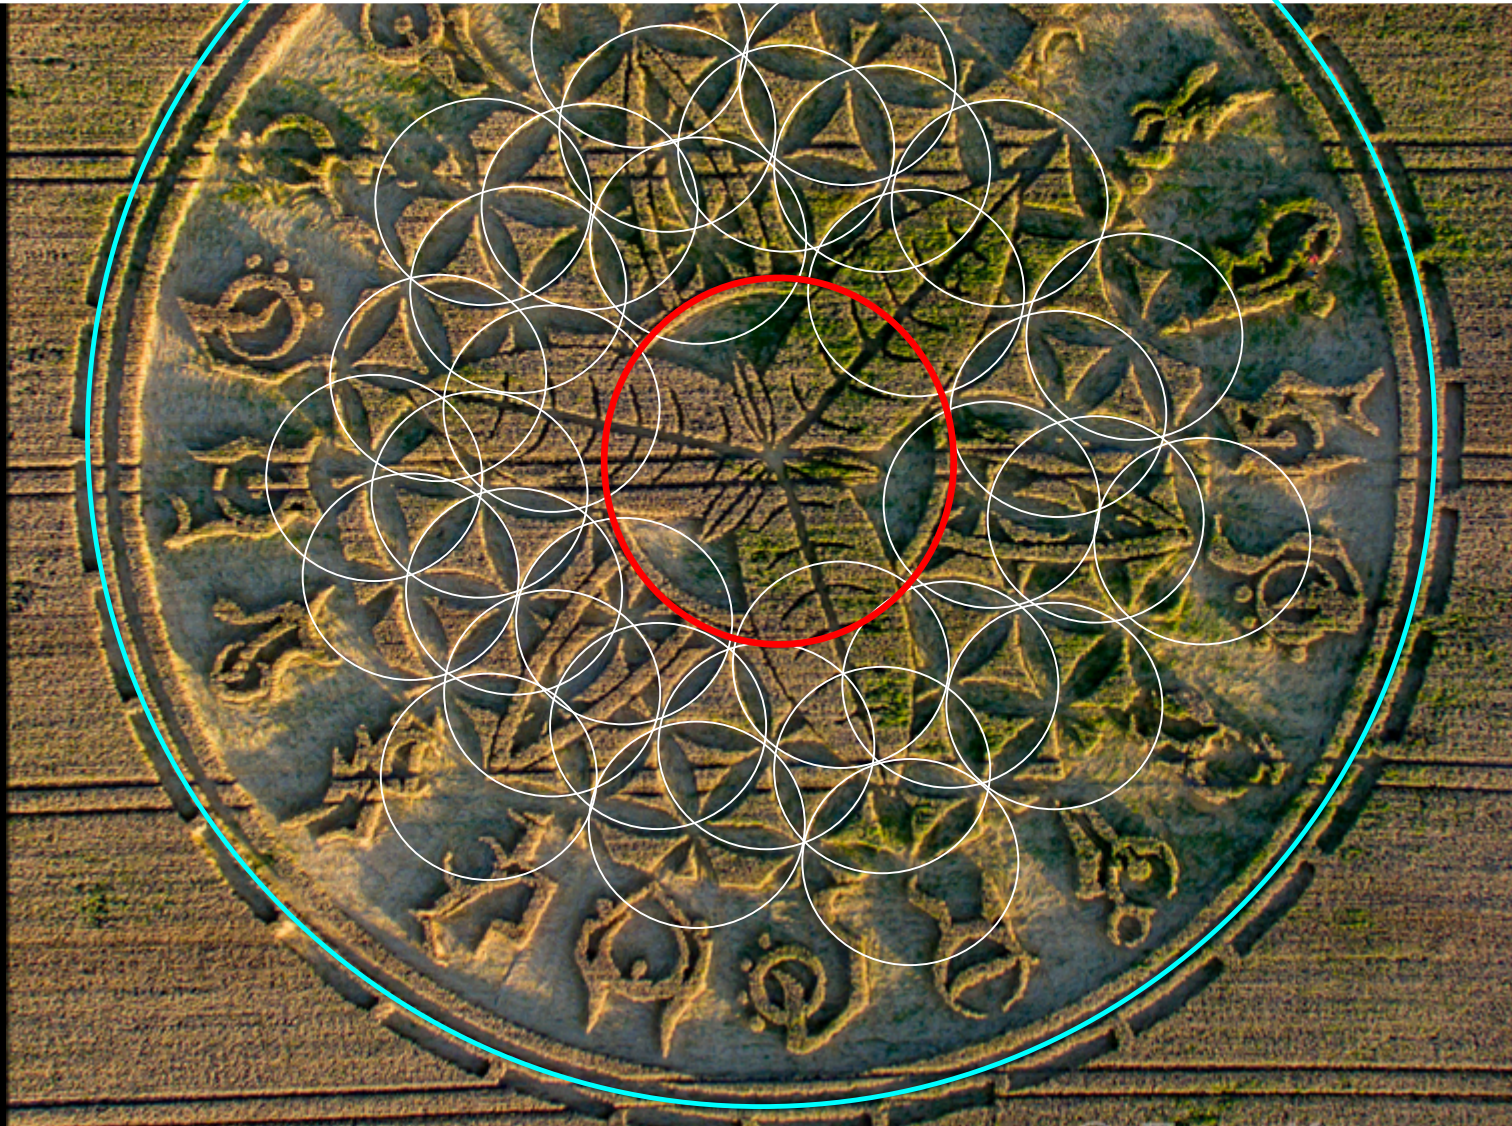

SEVENTH MESSAGE: the HEXAGONS form a CONCENTRIC
CIRCUITRY. The interlinking of circuitry is extremely
devastating because it controls the whole planet with infinite
intersections.