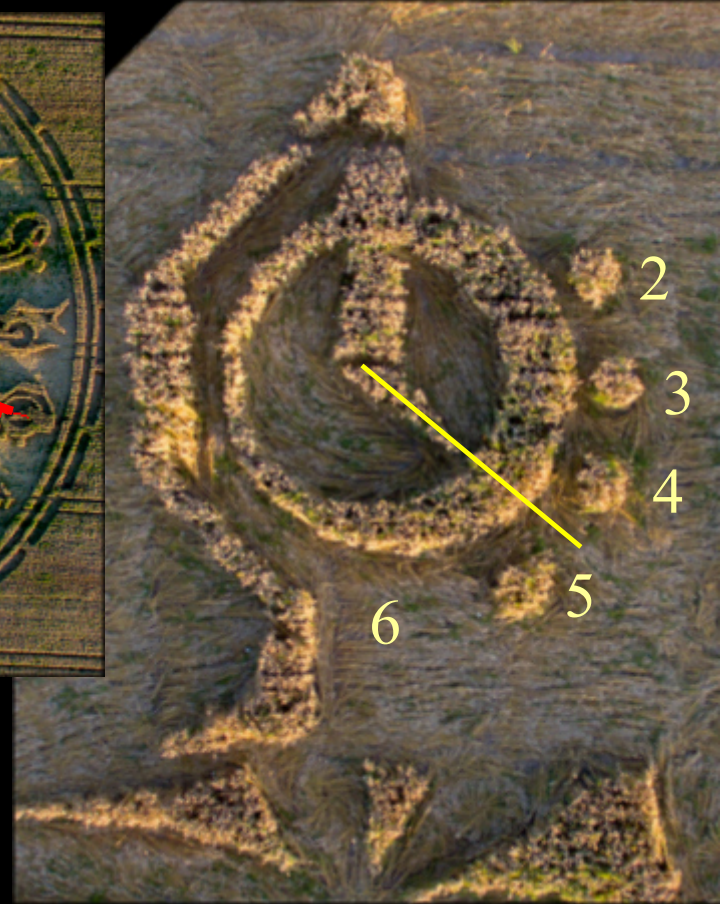

# HAND HELD LANTERN

It is used in the winter when daylight is short, and here it also is the hour marker. The two time periods shown are **15:40** (picture on left) and **16:30** (pictured on the right). Further reference to the clock is given by the position of the yellow and red lines in the crop circle, set at **3:40 PM** to be taken as the starting point and **4:30 PM** as the final point.