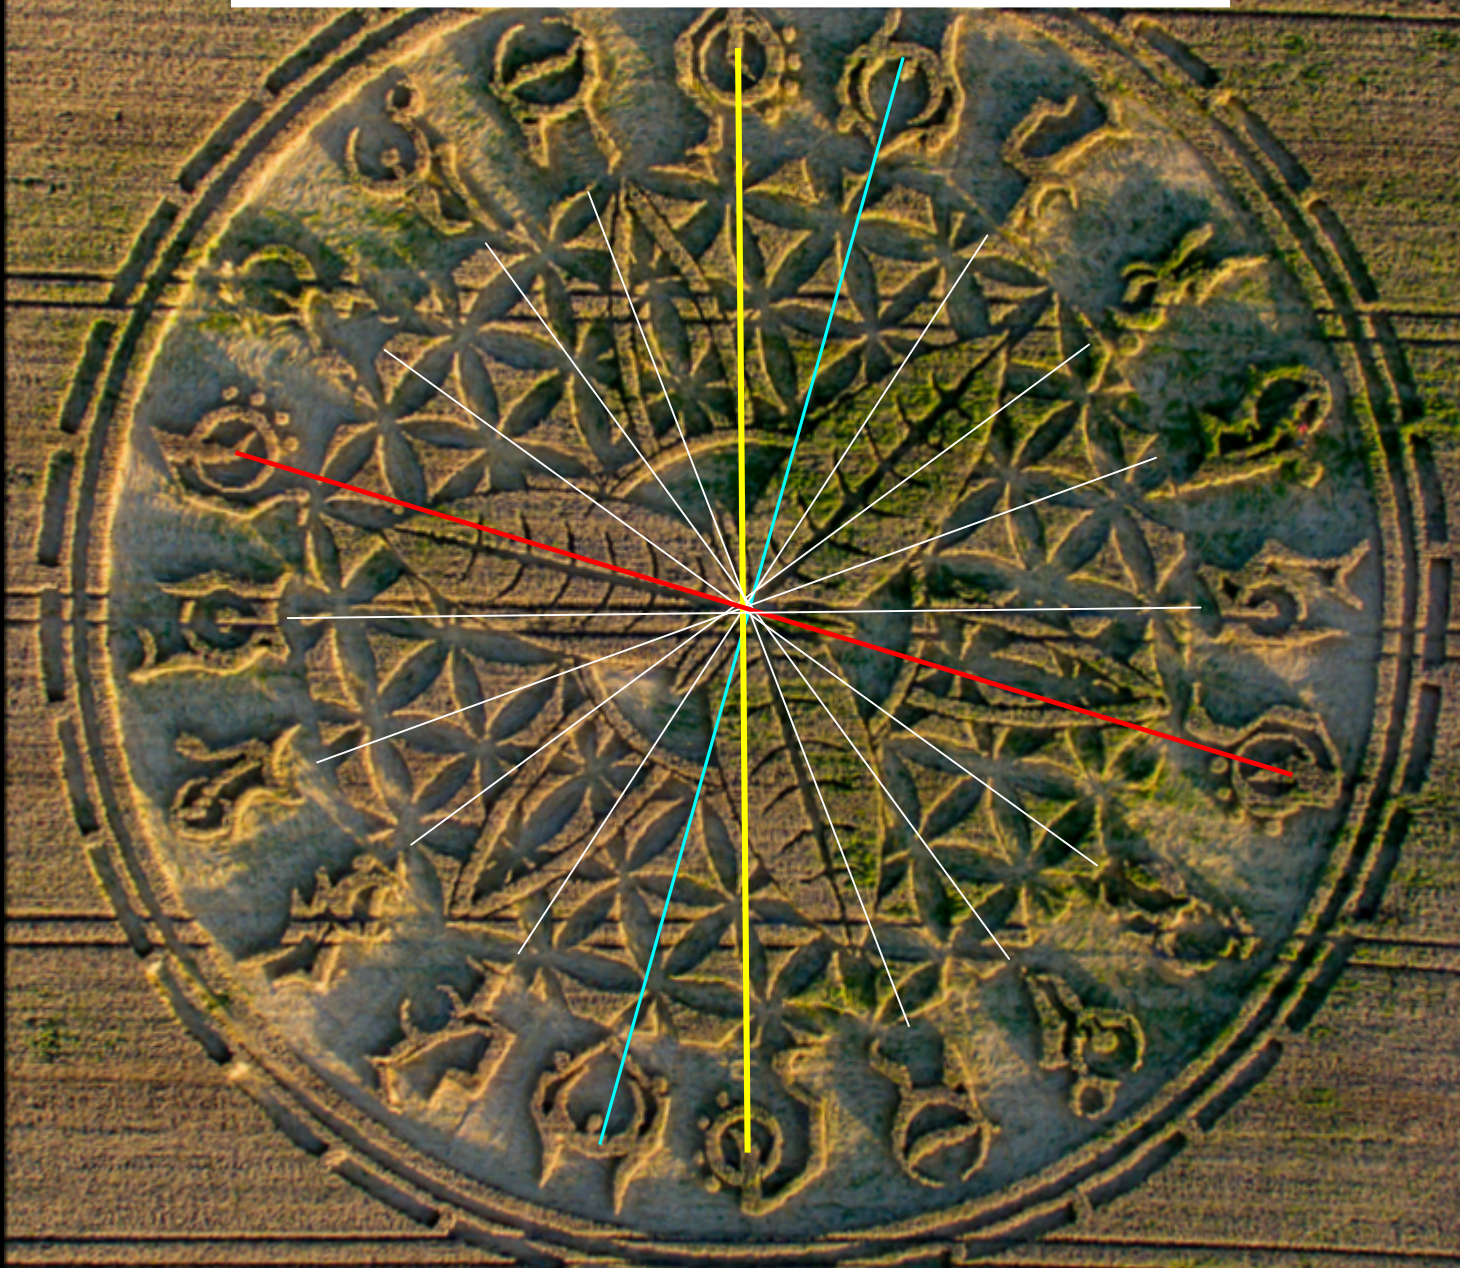

EQUAL OR SIMILAR SIGNS ARE ON OPPOSITE ENDS OF THE CIRCLE