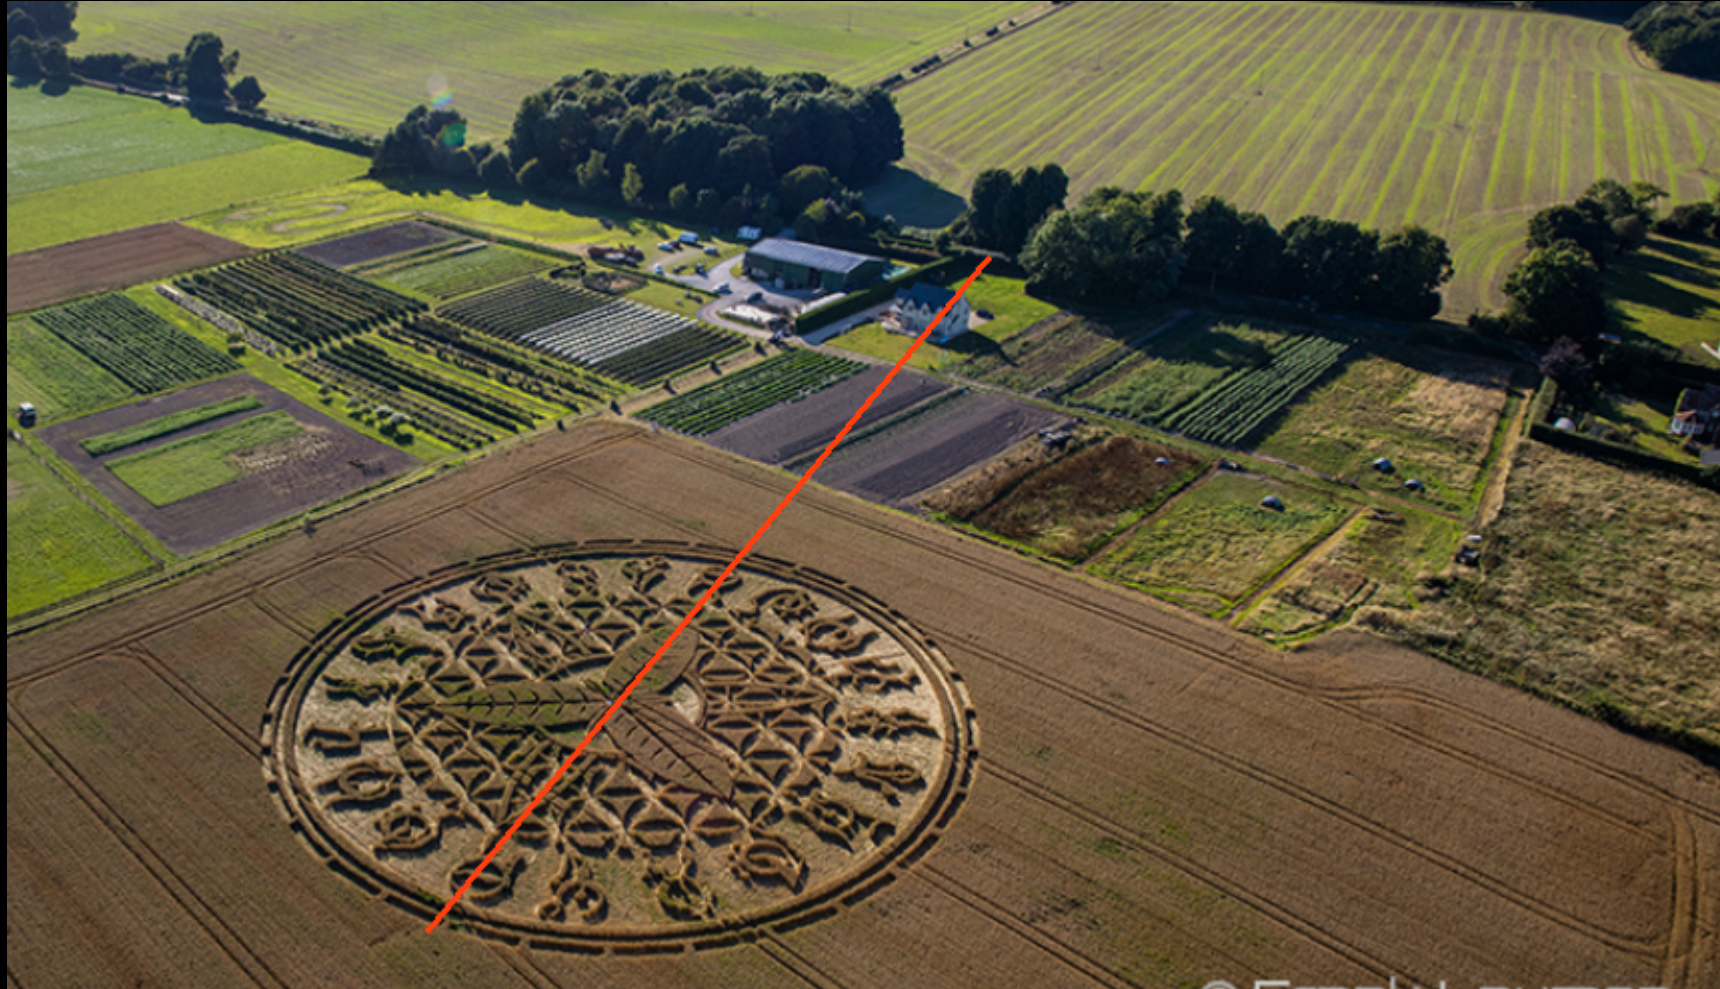

12-8-2016 CROP CIRCLE

S-E