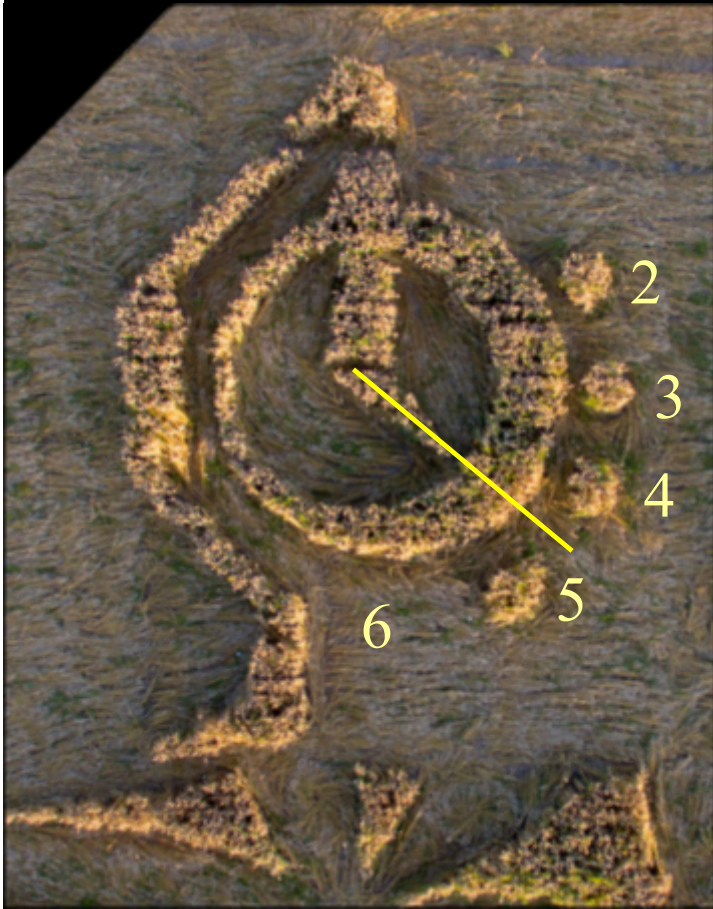

The 3-hour division
Indicates 3 months = 90 days

The hand is placed 1/2 in 3 hours
By the difference we have

$90 \text{ days} : 2 - 18 \text{ days} = 27 \text{ days}$

$30-11-2017 + 27 \text{ days} = 27 - 12 - 2017$

Or:

2nd REFERENCE: $12-8-2016 + 16 \text{ months and } 15 \text{ days} = 27 - 12 - 2017$

Let's see the

SECOND MESSAGE