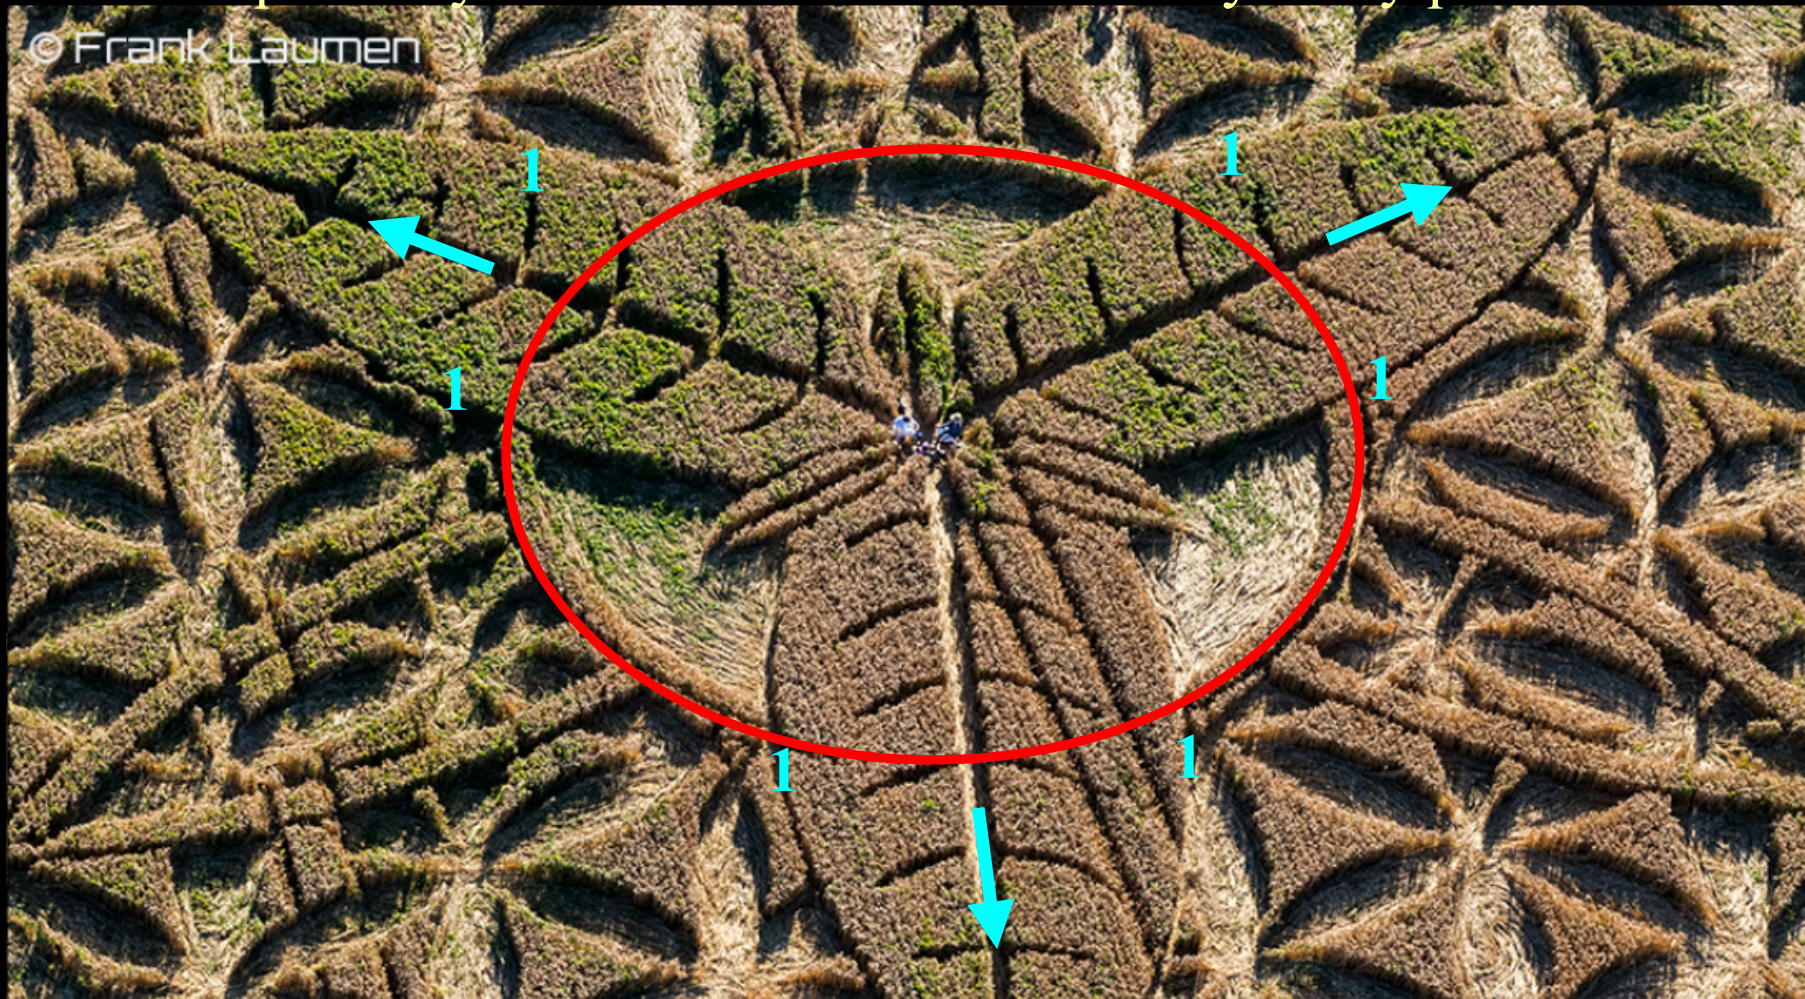

FIFTH MESSAGE: the GREAT SATANIC DOMINATOR. Everything is perfectly controlled and hidden also by many proxies

3 BIG PETALS AND 6 SIDES - each half petal has 6 CUTS.
Total control over everything is always hidden through
the work of proxies. **11 + 11 + 11 = 33**