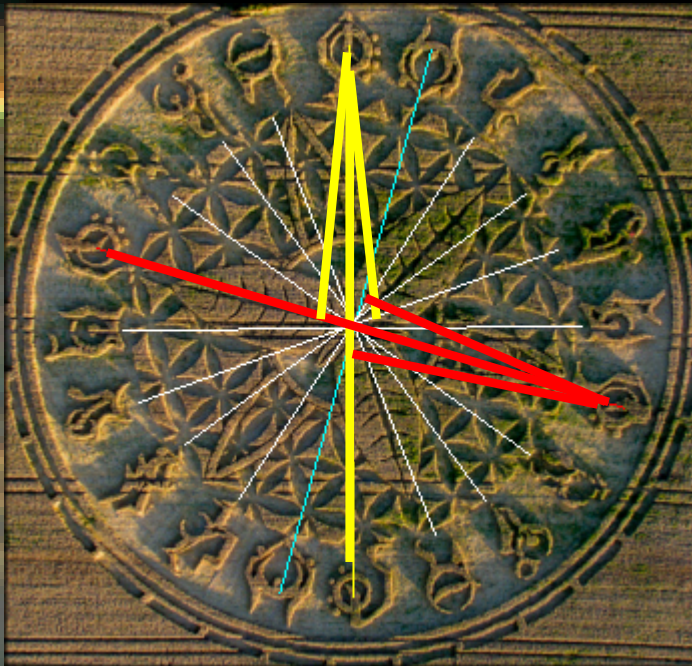

# HAND HELD LANTERN

It is used in the winter when daylight is short, and here it also is the hour marker. The two time periods shown are **15:40** (picture on left) and **16:30** (pictured on the right). Further reference to the clock is given by the position of the yellow and red lines in the crop circle, set at **3:40 PM** to be taken as the starting point and **4:30 PM** as the final point.