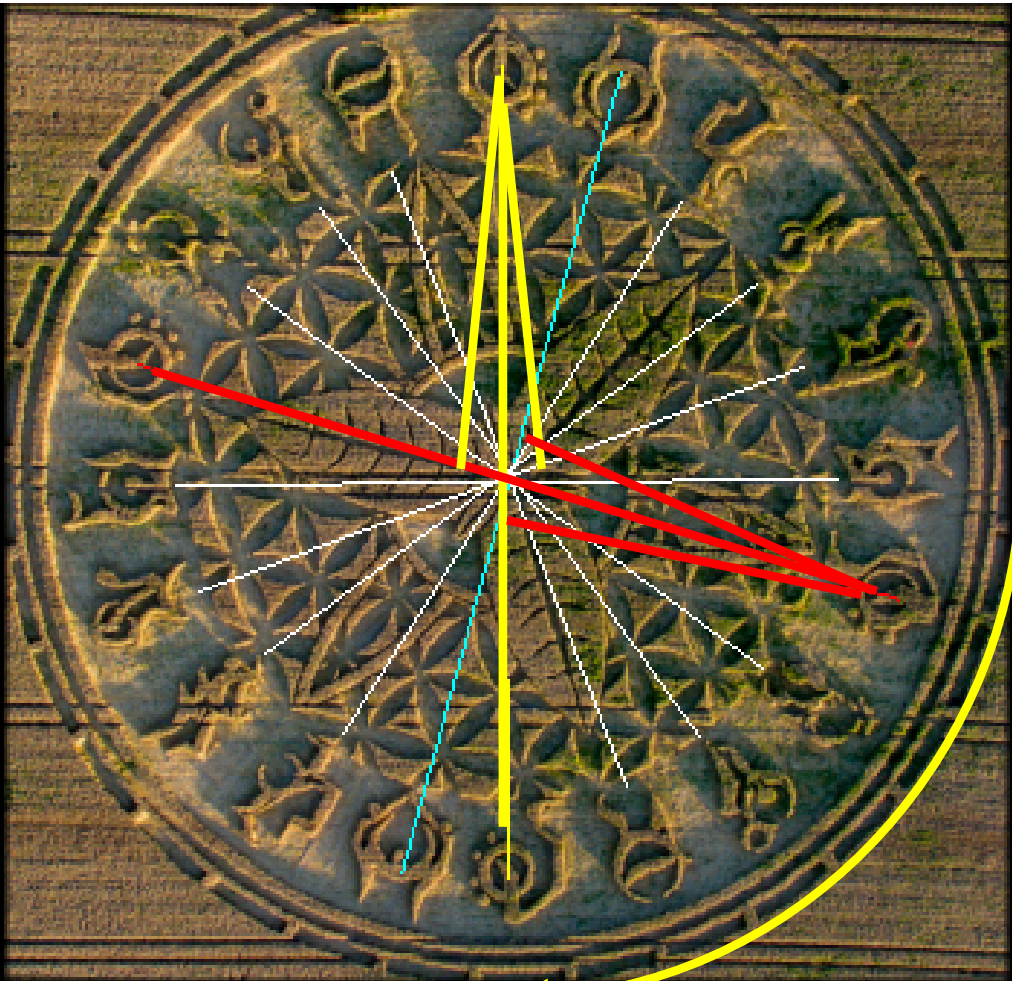

# HAND HELD LANTERN

It is used in the winter when daylight is short, and here it also is the hour marker. The two time periods shown are **15:40** (picture on left) and **16:30** (pictured on the right). Further reference to the clock is given by the position of the yellow and red lines in the crop circle, set at **3:40 PM** to be taken as the starting point and **4:30 PM** as the final point.