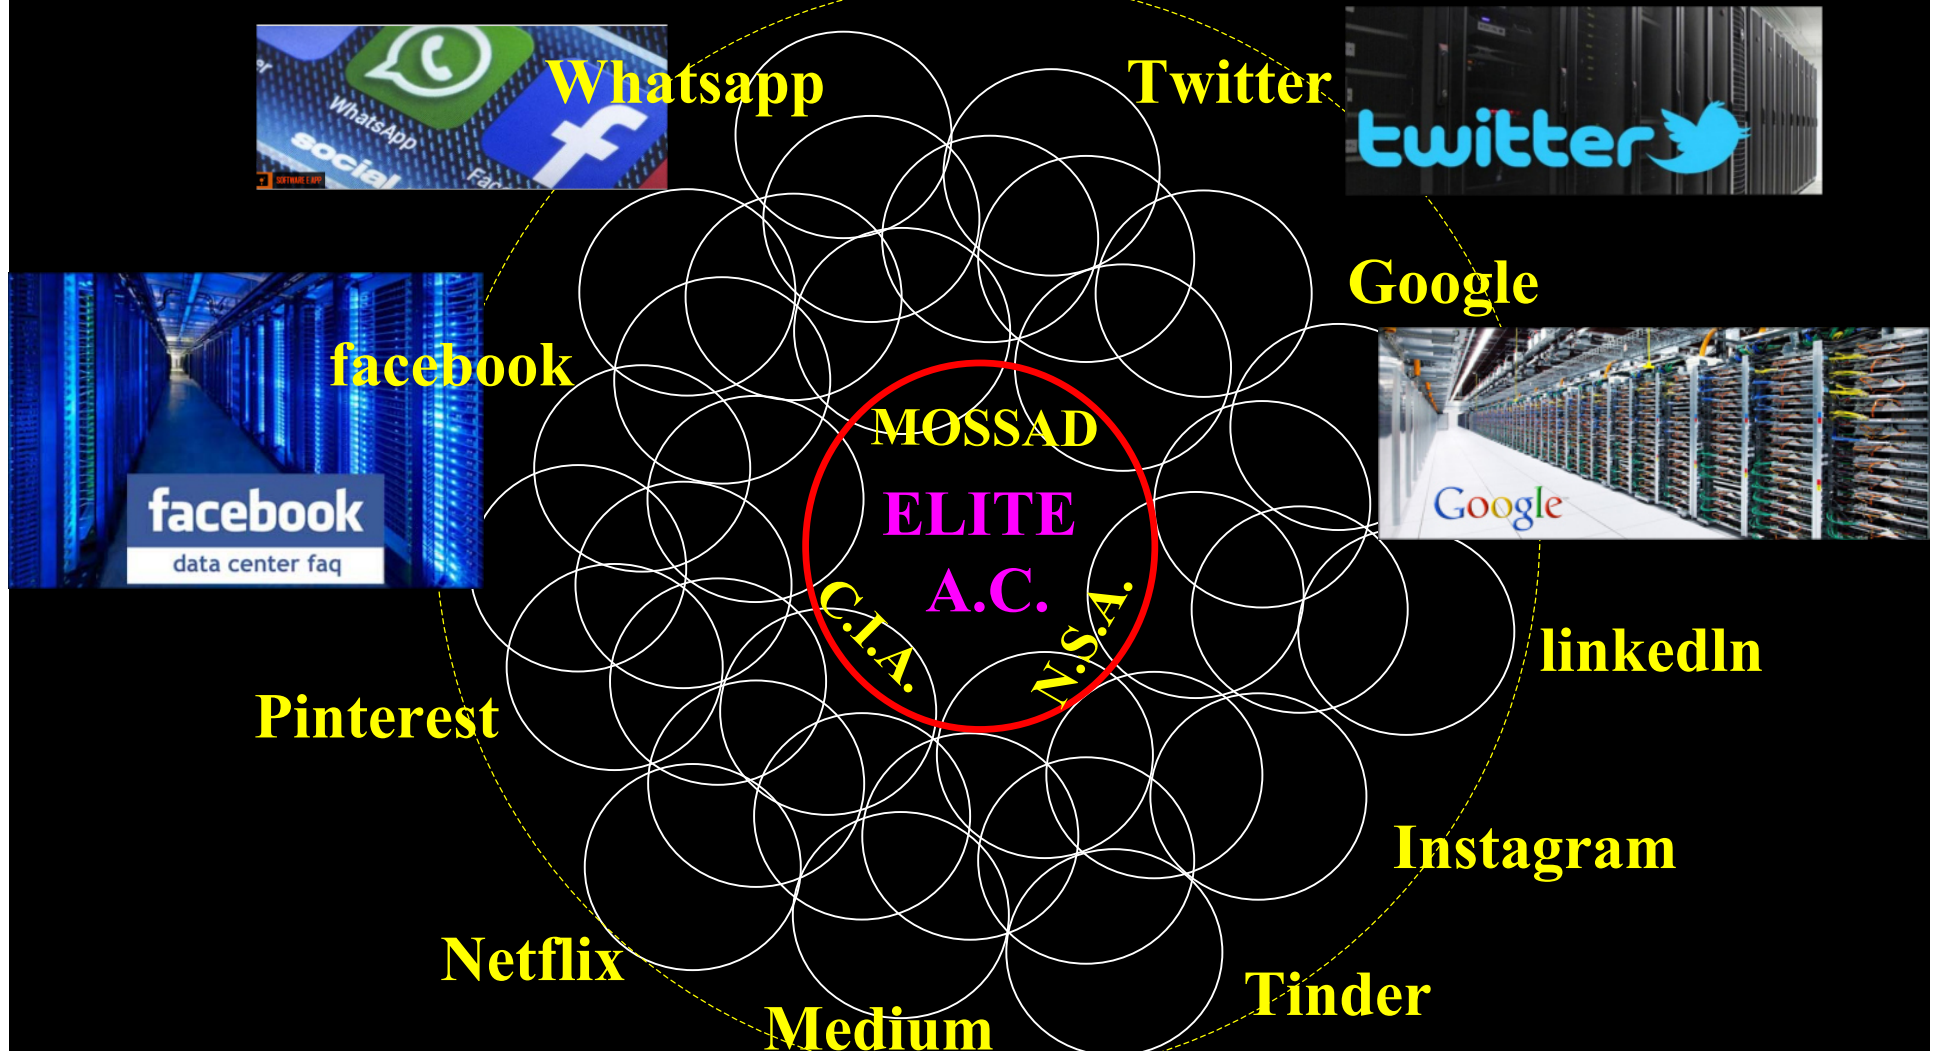

They have made you believe to be FREE is FREE, but they know everything about you, who do you vote for, who you are talking with, who you go to bed with, if you say prayers in the evening and where is the next meeting for dinner. With this information they can control you and maybe even assassinate you. **Those in the middle (Mossad, CIA, NSA) are always the leaders.** The servers where you send all your messages are theirs. **Whatsapp uses FACEBOOK** servers, etc. you are in their hands